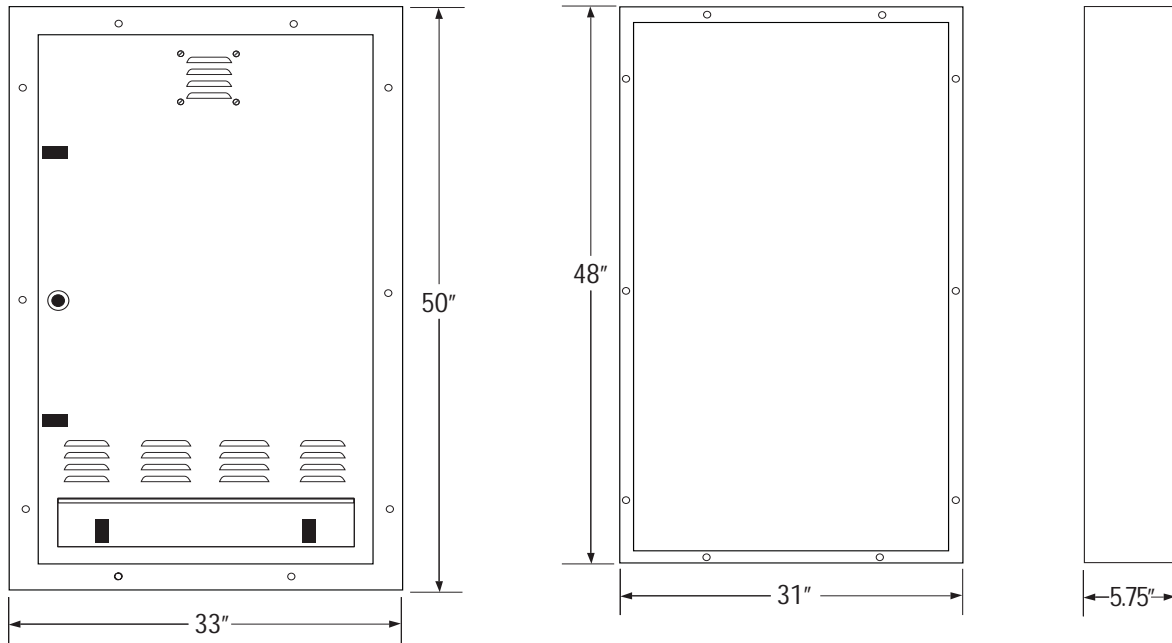

Dimmer Panel Specifications

Dimmer module quantity	Star Brite 6 (extra small cabinet): 3 to 6 Star Brite 12 (small cabinet): 7 to 12 Star Brite 18 (medium cabinet): 13 to 18 Star Brite 24 (large cabinet): 19 to 24
Enclosure dimensions	Star Brite 6: 16" W x 24" H x 5.75" D Star Brite 12: 24" W x 36" H x 5.75" D Star Brite 18: 24" W x 48" H x 5.75" D Star Brite 24: 31" W x 48" H x 5.75" D
Cover dimensions	Star Brite 6: 18" W x 26" H Star Brite 12: 26" W x 38" H Star Brite 18: 26" W x 50" H Star Brite 24: 33" W x 50" H
Weight (fully loaded)	Star Brite 6: 35 lbs. Star Brite 12: 95 lbs. Star Brite 18: 125 lbs. Star Brite 24: 150 lbs.
Input voltage	120 VAC (standard); 240 VAC, 277 VAC optional
Circuit breakers	One 20 A circuit breaker per dimmer, one 10 A control circuit breaker per panel
Circuit breaker interrupt rating	10,000 A.I.C. (standard); 22,000 A.I.C. optional
Main lug only (MLO) rating	250 A maximum
Phase	Three phases, four wires (standard); single phase optional
Enclosure	Type 1, 14-gauge steel with white textured lead-free powdercoated finish; black anodized subplate
Mounting	Flush-mount enclosure
Certification	ANSI/UL 508 & 508A, CSA STD C.22 No. 14
Cooling	Thermostat-controlled fan
Ambient Temperature	0°F to 122°F
Operating Temperature	70°F to 135°F

Number of dimmer modules:
 19-24 (large enclosure)
 13-18 (medium enclosure)
 7-12 (small enclosure)
 3-6 (extra small enclosure)

Star Brite 24 - dimensions

Star Brite 18 - dimensions

Star Brite 12 - dimensions