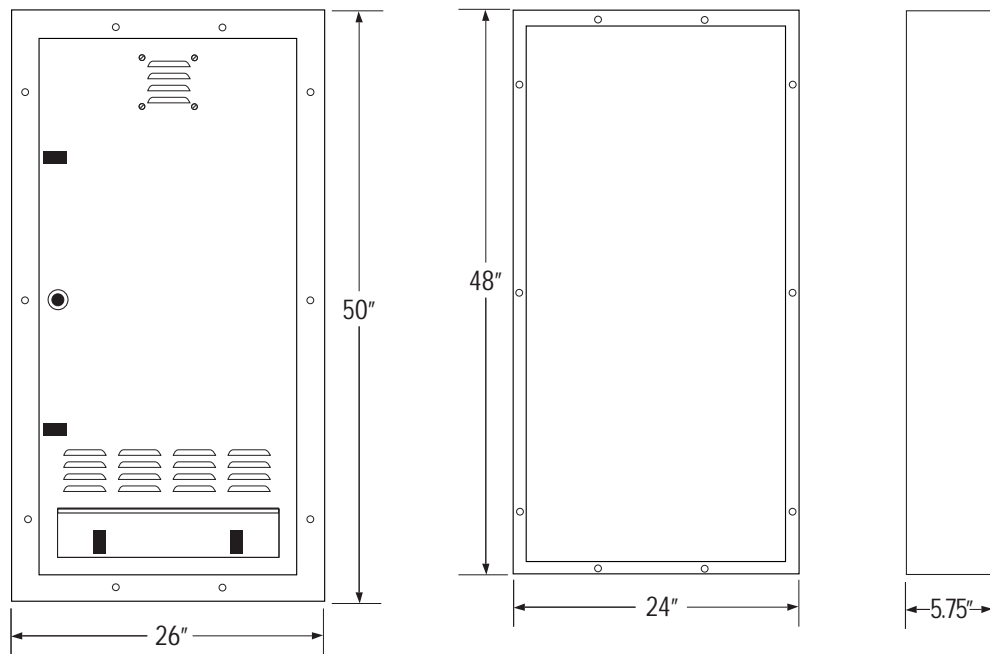

Dimmer Panel Specifications

Dimmer module quantity	Star Brite 6 (extra small cabinet): 3 to 6 Star Brite 12 (small cabinet): 7 to 12 Star Brite 18 (medium cabinet): 13 to 18 Star Brite 24 (large cabinet): 19 to 24
Enclosure dimensions	Star Brite 6: 16" W x 24" H x 5.75" D Star Brite 12: 24" W x 36" H x 5.75" D Star Brite 18: 24" W x 48" H x 5.75" D Star Brite 24: 31" W x 48" H x 5.75" D
Cover dimensions	Star Brite 6: 18" W x 26" H Star Brite 12: 26" W x 38" H Star Brite 18: 26" W x 50" H Star Brite 24: 33" W x 50" H
Weight (fully loaded)	Star Brite 6: 35 lbs. Star Brite 12: 95 lbs. Star Brite 18: 125 lbs. Star Brite 24: 150 lbs.
Input voltage	120 VAC (standard); 240 VAC, 277 VAC optional
Circuit breakers	One 20 A circuit breaker per dimmer, one 10 A control circuit breaker per panel
Circuit breaker interrupt rating	10,000 A.I.C. (standard); 22,000 A.I.C. optional
Main lug only (MLO) rating	250 A maximum
Phase	Three phases, four wires (standard); single phase optional
Enclosure	Type 1, 14-gauge steel with white textured lead-free powdercoated finish; black anodized subplate
Mounting	Flush-mount enclosure
Certification	ANSI/UL 508 & 508A, CSA STD C.22 No. 14
Cooling	Thermostat-controlled fan
Ambient Temperature	0°F to 122°F
Operating Temperature	70°F to 135°F

Dimmer Module Specifications

Maximum load capacity	2400 W
Minimum load	0 W
Dimmer rating	20 A
Efficiency rating	99.9%
Compatible loads	Incandescent, fluorescent (Advance Mark X), low voltage, cold cathode, ceiling fans
Fade rate	0 to 120 seconds
Power regulation device	Dual SCR
Number of presets	4, plus on and off
Cooling	Black anodized heat sink
Duty cycle	100%

Number of dimmer modules:
 19-24 (large enclosure)
 13-18 (medium enclosure)
 7-12 (small enclosure)
 3-6 (extra small enclosure)

Star Brite 24 - dimensions

Star Brite 18 - dimensions

Star Brite 12 - dimensions

Star Brite 6 - dimensions

* Information within this document is subject to change without notice.