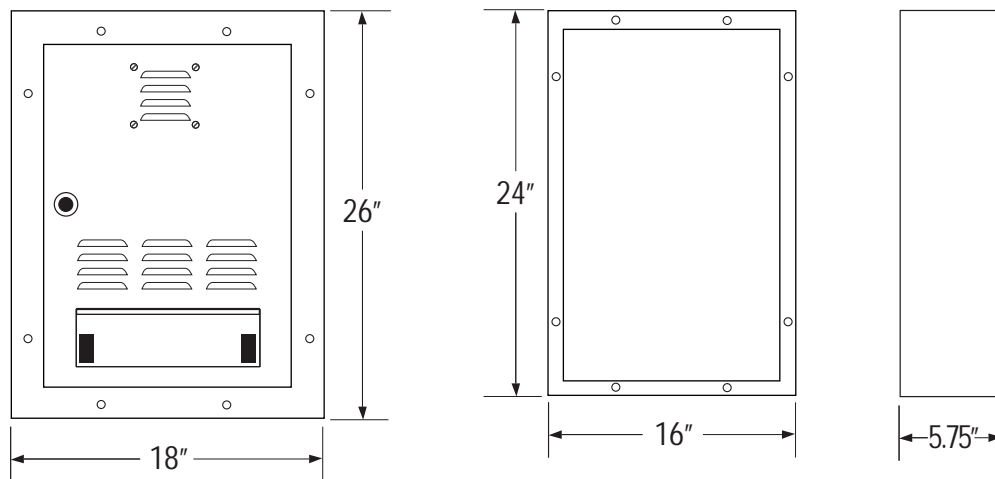

Dimmer Panel Specifications

Dimmer module quantity	Star Brite 6 (extra small cabinet): 3 to 6 Star Brite 12 (small cabinet): 7 to 12 Star Brite 18 (medium cabinet): 13 to 18 Star Brite 24 (large cabinet): 19 to 24
Enclosure dimensions	Star Brite 6: 16" W x 24" H x 5.75" D Star Brite 12: 24" W x 36" H x 5.75" D Star Brite 18: 24" W x 48" H x 5.75" D Star Brite 24: 31" W x 48" H x 5.75" D
Cover dimensions	Star Brite 6: 18" W x 26" H Star Brite 12: 26" W x 38" H Star Brite 18: 26" W x 50" H Star Brite 24: 33" W x 50" H
Weight (fully loaded)	Star Brite 6: 35 lbs. Star Brite 12: 95 lbs. Star Brite 18: 125 lbs. Star Brite 24: 150 lbs.
Input voltage	120 VAC (standard); 240 VAC, 277 VAC optional
Circuit breakers	One 20 A circuit breaker per dimmer, one 10 A control circuit breaker per panel
Circuit breaker interrupt rating	10,000 A.I.C. (standard); 22,000 A.I.C. optional
Main lug only (MLO) rating	250 A maximum
Phase	Three phases, four wires (standard); single phase optional
Enclosure	Type 1, 14-gauge steel with white textured lead-free powdercoated finish; black anodized subplate
Mounting	Flush-mount enclosure
Certification	ANSI/UL 508 & 508A, CSA STD C.22 No. 14
Cooling	Thermostat-controlled fan
Ambient Temperature	0°F to 122°F
Operating Temperature	70°F to 135°F

Number of dimmer modules:
 19-24 (large enclosure)
 13-18 (medium enclosure)
 7-12 (small enclosure)
 3-6 (extra small enclosure)

Star Brite 24 - dimensions

Star Brite 18 - dimensions

Star Brite 12 - dimensions

Star Brite 6 - dimensions

* Information within this document is subject to change without notice.