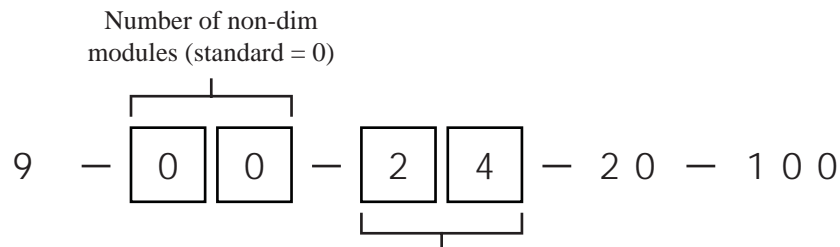

Dimmer Module Specifications

Maximum load capacity	2400 W
Minimum load	0 W
Dimmer rating	20 A
Efficiency rating	99.9%
Compatible loads	Incandescent, fluorescent (Advance Mark X), low voltage, cold cathode, ceiling fans
Fade rate	0 to 120 seconds
Power regulation device	Dual SCR
Number of presets	4, plus on and off
Cooling	Black anodized heat sink
Duty cycle	100%

Number of dimmer modules:
19-24 (large enclosure)
13-18 (medium enclosure)
7-12 (small enclosure)
3-6 (extra small enclosure)