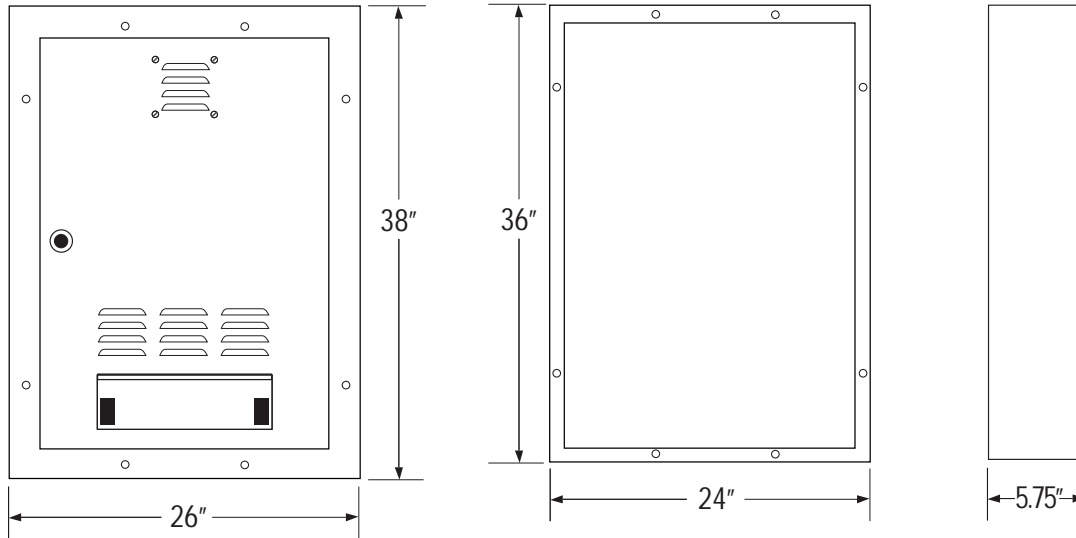

Dimmer Panel Specifications

Dimmer module quantity	Star Brite 6 (extra small cabinet): 3 to 6 Star Brite 12 (small cabinet): 7 to 12 Star Brite 18 (medium cabinet): 13 to 18 Star Brite 24 (large cabinet): 19 to 24
Enclosure dimensions	Star Brite 6: 16" W x 24" H x 5.75" D Star Brite 12: 24" W x 36" H x 5.75" D Star Brite 18: 24" W x 48" H x 5.75" D Star Brite 24: 31" W x 48" H x 5.75" D
Cover dimensions	Star Brite 6: 18" W x 26" H Star Brite 12: 26" W x 38" H Star Brite 18: 26" W x 50" H Star Brite 24: 33" W x 50" H
Weight (fully loaded)	Star Brite 6: 35 lbs. Star Brite 12: 95 lbs. Star Brite 18: 125 lbs. Star Brite 24: 150 lbs.
Input voltage	120 VAC (standard); 240 VAC, 277 VAC optional
Circuit breakers	One 20 A circuit breaker per dimmer, one 10 A control circuit breaker per panel
Circuit breaker interrupt rating	10,000 A.I.C. (standard); 22,000 A.I.C. optional
Main lug only (MLO) rating	250 A maximum
Phase	Three phases, four wires (standard); single phase optional
Enclosure	Type 1, 14-gauge steel with white textured lead-free powdercoated finish; black anodized subplate
Mounting	Flush-mount enclosure
Certification	ANSI/UL 508 & 508A, CSA STD C.22 No. 14
Cooling	Thermostat-controlled fan
Ambient Temperature	0°F to 122°F
Operating Temperature	70°F to 135°F

Dimmer Module Specifications

Maximum load capacity	2400 W
Minimum load	0 W
Dimmer rating	20 A
Efficiency rating	99.9%
Compatible loads	Incandescent, fluorescent (Advance Mark X), low voltage, cold cathode, ceiling fans
Fade rate	0 to 120 seconds
Power regulation device	Dual SCR
Number of presets	4, plus on and off
Cooling	Black anodized heat sink
Duty cycle	100%

Number of dimmer modules:
 19-24 (large enclosure)
 13-18 (medium enclosure)
 7-12 (small enclosure)
 3-6 (extra small enclosure)

Star Brite 24 - dimensions

Star Brite 18 - dimensions

Star Brite 12 - dimensions