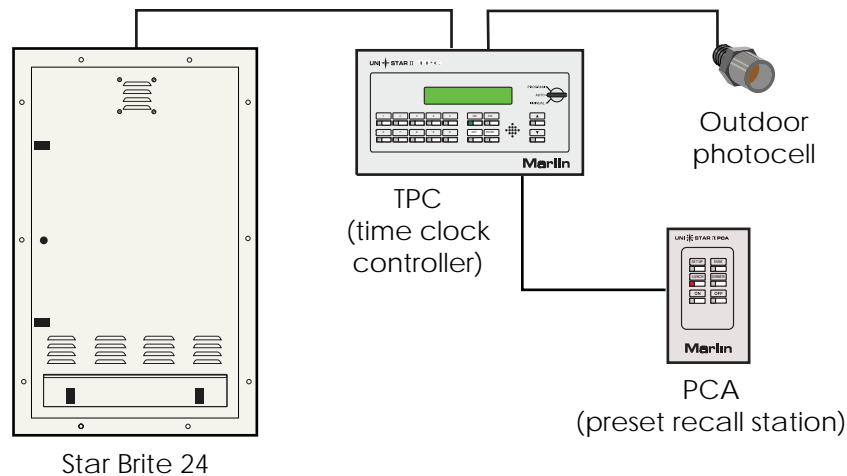

Star Brite 18 - exterior

Star Brite 12 - exterior

Star Brite 6 - exterior

Star Brite 18
with PCA

Star Brite with 18 dimmers and PCA preset recall station mounted in the dimmer panel door

Star Brite 18

PCA
(preset recall station)

Star Brite with 18 dimmers and PCA remote preset recall station

Star Brite 24

TPC
(time clock controller)

Outdoor
photocell

PCA
(preset recall station)

Star Brite with 24 dimmers, TPC programmable time clock for time automation, PCA preset recall station, and outdoor photocell for automation by level of sunlight