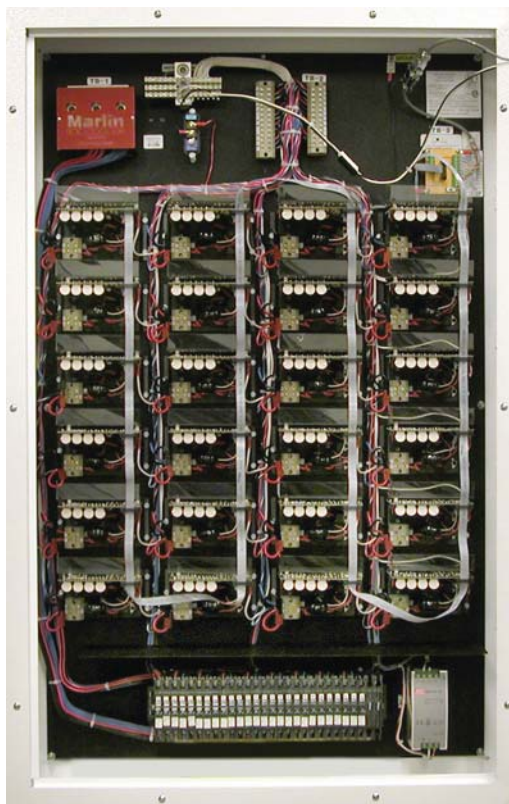

Star Brite 24 - interior

- Restaurants, dining rooms, lounges
- Houses of worship
- Lecture halls, auditoriums

Dimmer Panel

- Available in four sizes: six dimmers or less, seven to 12 dimmers, 13 to 18 dimmers, and 19 to 24 dimmers
- Powdercoated steel enclosure keeps equipment safe, and a black anodized subplate and thermostat-controlled cooling fan keeps the panel cool
- Built-in primary circuit breakers
- Hinged circuit breaker cover protects against accidental switching off of circuits
- Tested at the component and system levels, with controls, at full load prior to shipment

Analog dimmer module

Dimmer Modules

- Four presets, plus “on” and “off” presets
- Fade rate from 0 to 120 seconds
- Rated 20 amps
- Modular design makes removing and re-installing dimmers easy
- Compatible with incandescent, low-voltage, cold cathode, and line voltage fluorescent dimmer ballasts such as the Advance Mark X, as well as ceiling fans
- Bypassable modules, useful for setup and troubleshooting
- Also available as a non-dim relay module