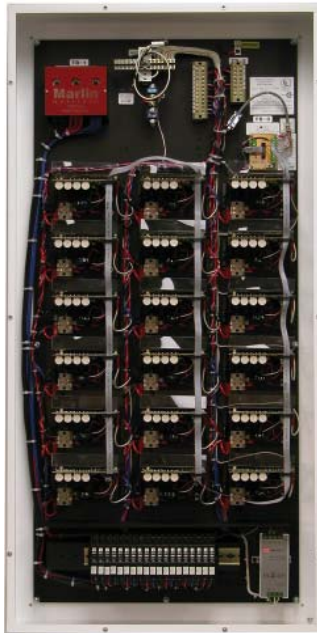

Star Brite Panelboard Dimming Systems

Category

Dimming Systems

Photos

Star Brite 18 - interior